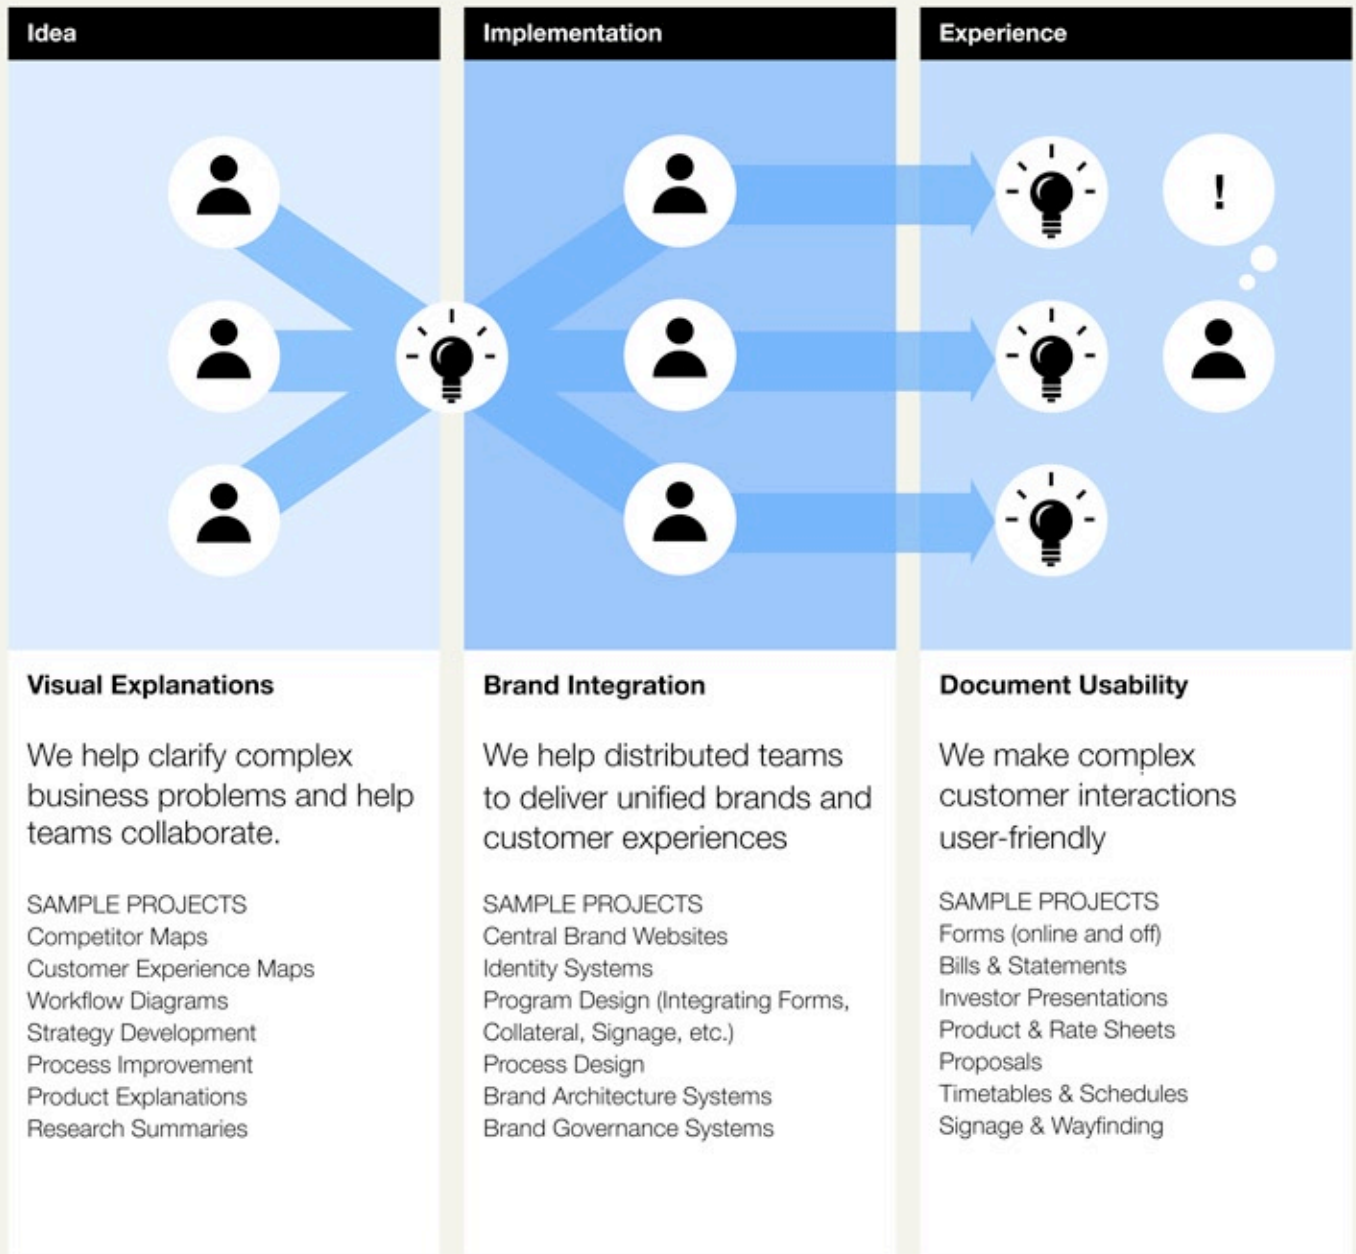

**Hello.** You're holding an overview of Modulo Associates. We're an information design consultancy that helps to simplify complex brands, organizations, and customer experiences. Our work spans three distinct categories:

**Previous Experience Includes:** American Institute of Architects / Apple / Bechtel / Boeing / Dwell Magazine / First Data Corp. / Getty Images / Microsoft / Nintendo / Northwestern University / OnRequest Images / Orange / PSAMA / RMW Architecture & Interiors / Safeco / Sellen Construction / Swatch / The San Juan Preservation Trust / WaMu / Weyerhaeuser